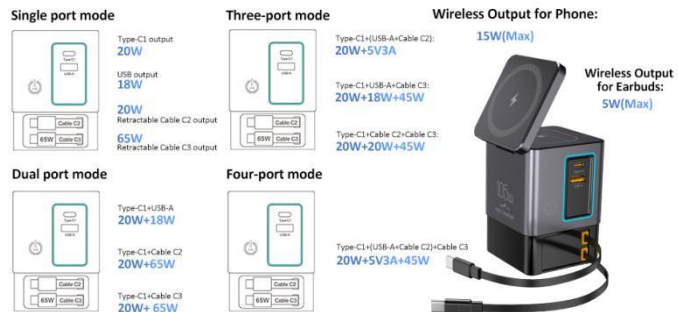

## ilepo 105W Multiple Desktop Charging Station with Wireless Charger, Earphone charger & Retractable Cable Type-C&C or Type C&L

### Hot Selling Point

- Weight: 370g
- Dimensions:64\*67\*98mm
- 6-in-1 Charging Station for Multiple Device: The **Power Combo Tower** can charge 6 devices simultaneously and is compatible with iPhone Series, iwatch, iPad, Macbook, Samsung Series.
- Creativity and Productivity: Strong output of 105 watts. The **Power Combo Tower can** fully charge Macbook Pro in 1H 30 Min, and charge 45% of Mac Book Pro, 65% of Galaxy 22, 54% of iPhone 16, and 35% of iPad Pro in 30 minutes.
- Certification: Qi/Qi2 , CE RoHS FCC UL ,China/ US/ EU patent licence
- OEM ODM is acceptable to support all kinds of E-seller
- 6-in-1 150W Charging Station with Retractable USB-C Cable, Power Combo USB C Power Strip for Multiple Devices, Fast Charger for iPhone, MacBook, Samsung, PS5 for Home/Office/Dormitory/Travel
- Built-in 65W retractable cable. When you use it, just pull it gently, and the built-in 80cm USB-C cable will stretch smoothly, and then start an efficient charging journey with a maximum power of 65W.
- Safety escort: This 6-in-1 charging Power Combo Tower has multiple built-in protections to eliminate hidden dangers of overcharge and short circuit, and protect the health of the equipment batteries.
- Qi-Certified & Safe Multi-Protection to protect your device's battery from over-charge damageUpgraded Portability: This 6-in-1 charging **Power Combo Tower** is as big as your palm. Size of this Multiple Desktop Charger: 64\*67\*98mm. Effortless Charging for Every Commuter.