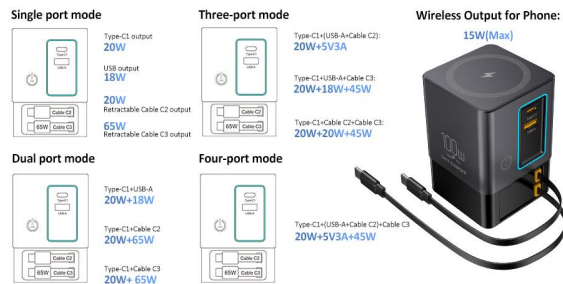

## ilepo 100W Multiple Desktop Charging Station with Wireless Charger & Retractable Cable Type-C&C or Type C&L

### Hot Selling Point

- Weight: 315g
- Dimensions:64\*67\*91mm
- 5-in-1 Charging Station for Multiple Device: The Power Combo Tower can charge 5 devices simultaneously and is compatible with iPhone Series, iwatch, iPad, Macbook, Samsung Series.
- Creativity and Productivity: Strong output of 100 watts. The Power Combo Tower can fully charge Macbook Pro in 1H 30 Min, and charge 45% of Mac Book Pro, 65% of Galaxy 22, 54% of iPhone 16, and 35% of iPad Pro in 30 minutes.
- Have FCC/RED/CE/Qi//UL/UKCA/ROHS/Appearance Patent licence Ect certification
- OEM ODM is acceptable to support all kinds of E-seller
- 5-in-1 100W Charging Station with Retractable USB-C Cable, Power Combo USB C Power Strip for Multiple Devices, Fast Charger for iPhone, MacBook, Samsung, PS5 for Home/Office/Dormitory/Travel
- Built-in 65W retractable cable. When you use it, just pull it gently, and the built-in 80cm USB-C cable will stretch smoothly, and then start an efficient charging journey with a maximum power of 65W.
- Safety escort: This 5-in-1 charging Power Combo Tower has multiple built-in protections to eliminate hidden dangers of overcharge and short circuit, and protect the health of the equipment batteries.
- Qi-Certified & Safe Multi-Protection to protect your device's battery from over-charge damageUpgraded Portability: This 5-in-1 charging **Power Combo Tower** is as big as your palm. Size of this Multiple Desktop Charger: 64\*67\*91mm. Effortless Charging for Every Commuter.